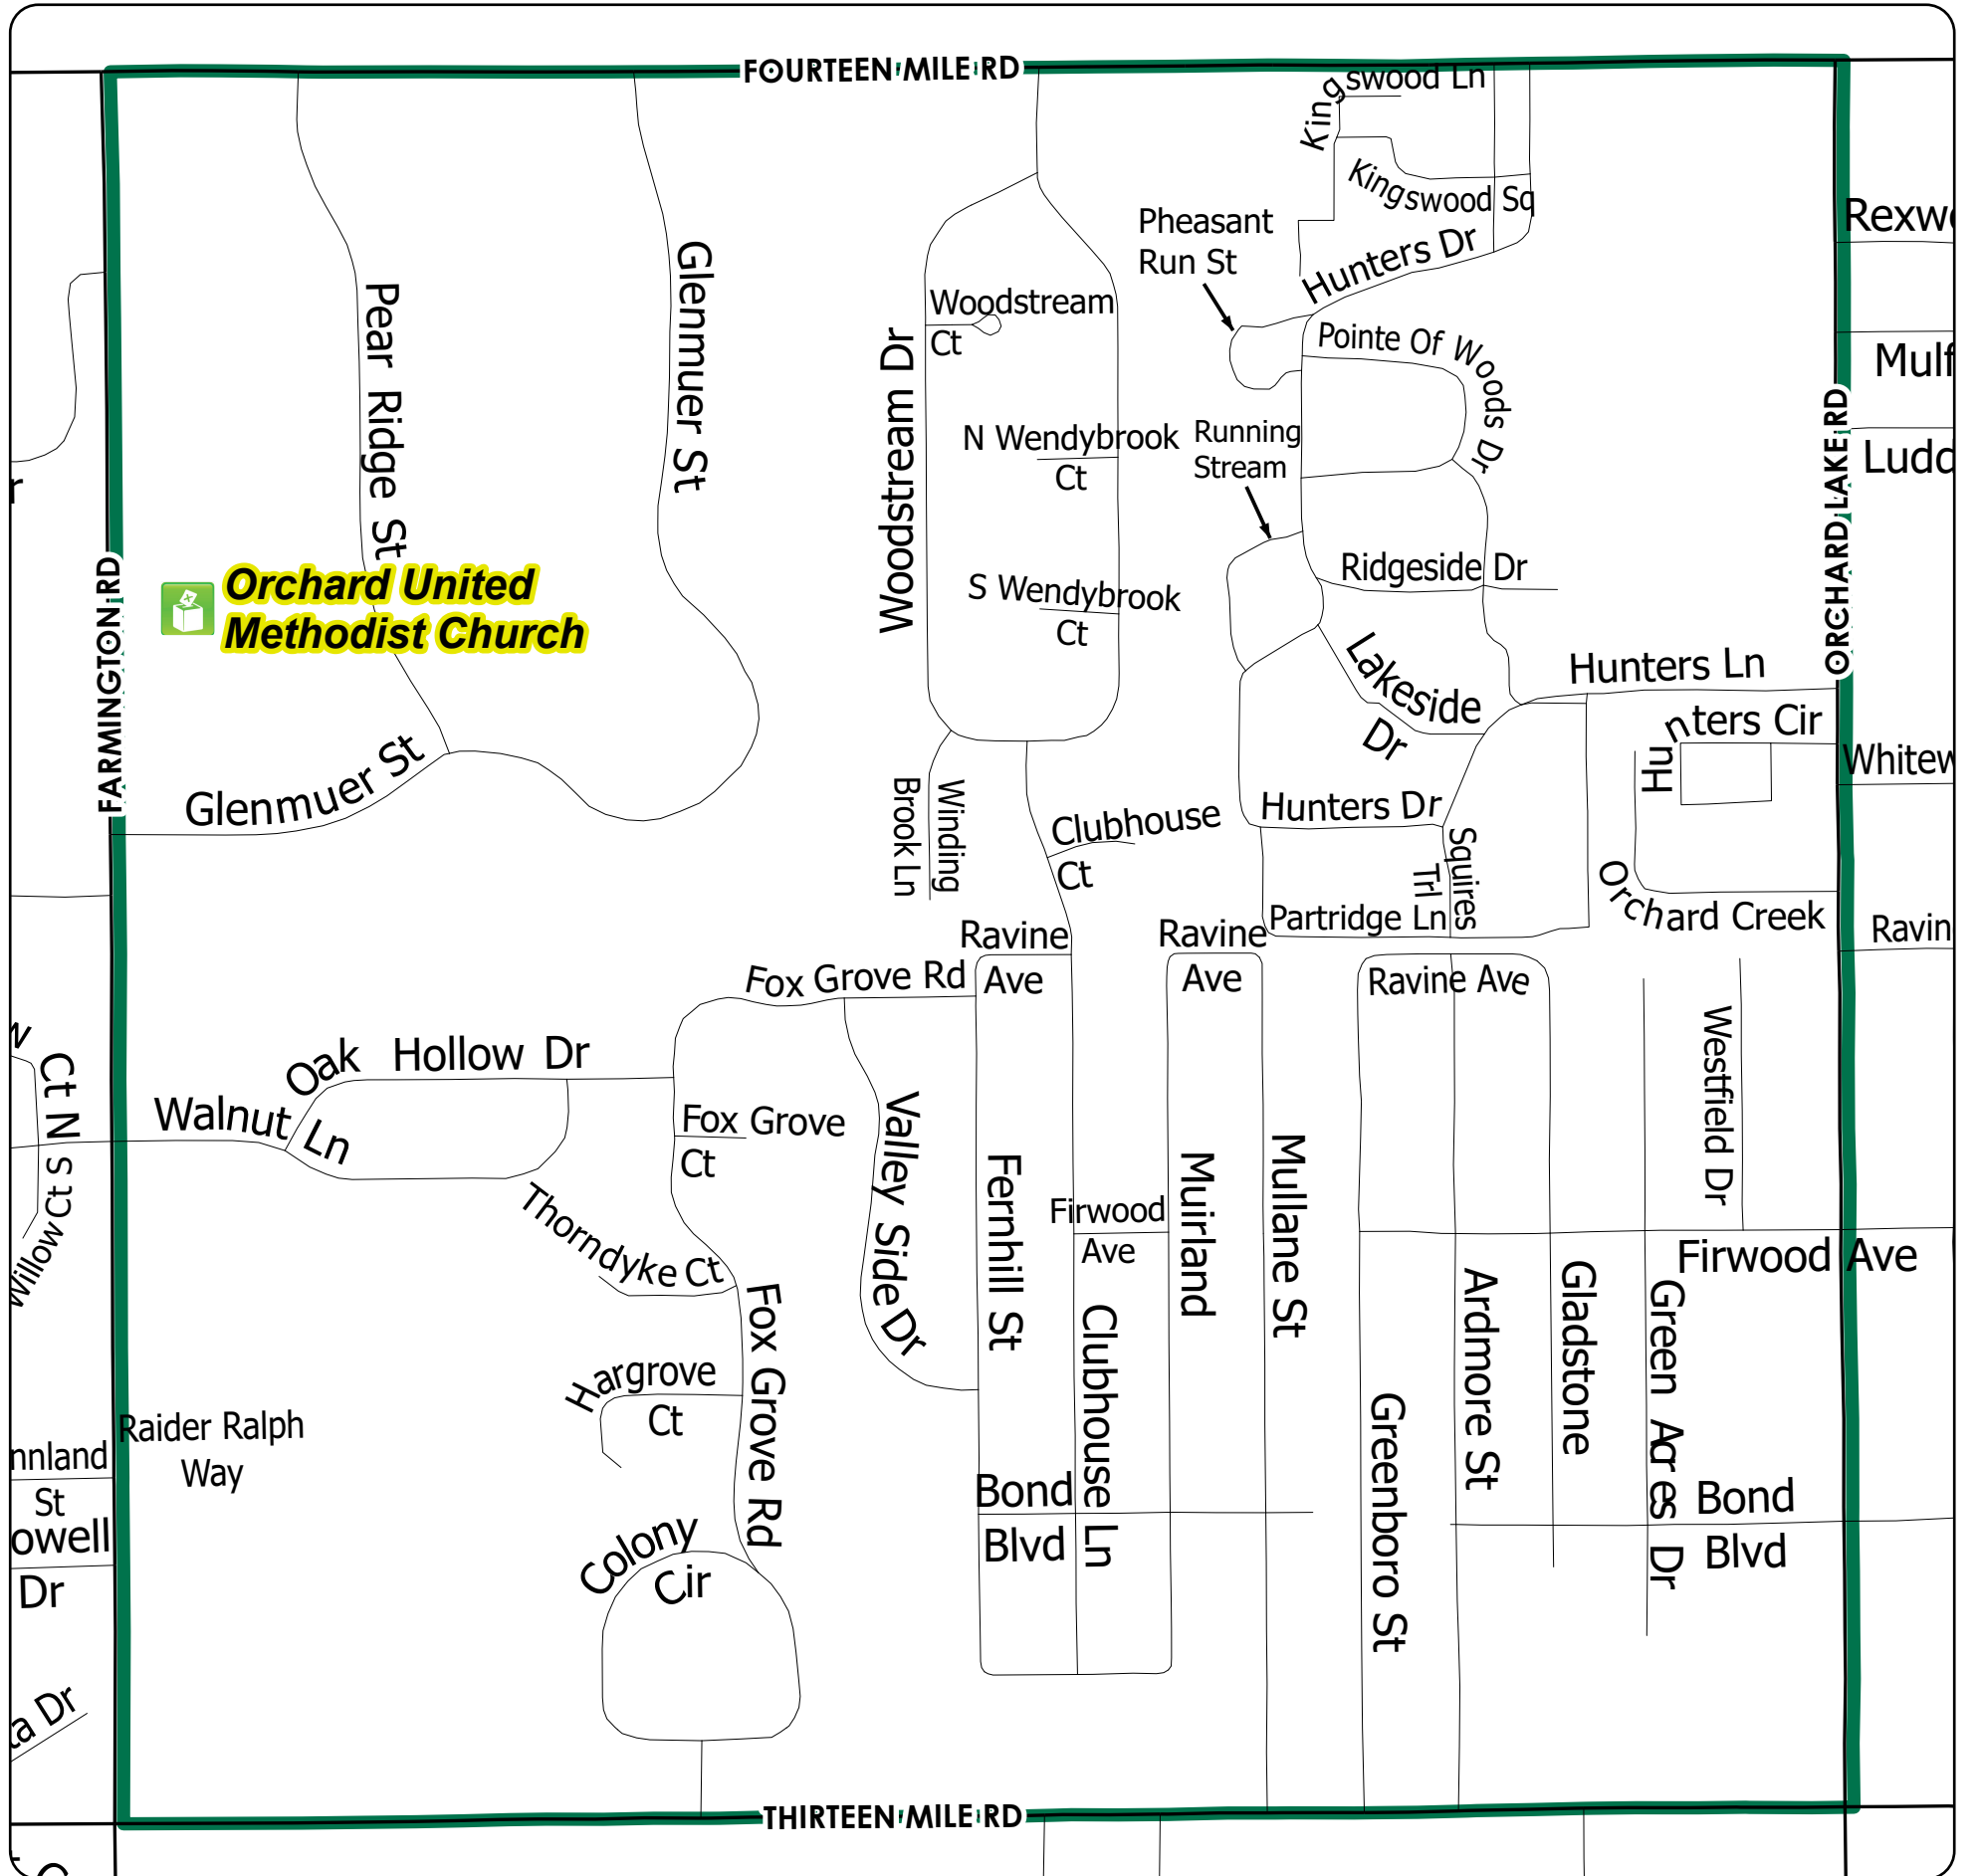

# Voting Precinct 2

## City of Farmington Hills, Michigan

### Map Legend

-  Voting Location
-  Voting Precinct Boundary

### Precinct Streets

W 13 MILE RD (Portion)	HUNTERS CIRCLE DR	N WENDYBROOK CT
W 14 MILE RD (Portion)	KINGSWOOD SQ	S WENDYBROOK CT
ARDMORE DR	KINGSWOOD LN	WESTFIELD ST
BOND BLVD	LAKESIDE DR	WINDINGBROOK LN
CLUB HOUSE LN	MUIRLAND DR	WOODSTREAM CT
CLUB HOUSE CT	MULLANE DR	WOODSTREAM DR
CLUB HOUSE LN	OAK HOLLOW ST	
COLONY CIRCLE DR	ORCHARD CRK	
FARMINGTON RD (Portion)	ORCHARD LAKE RD (Portion)	
FERNHILL DR	PARTRIDGE LN	
FOX GROVE CT	PEAR RIDGE RD	
FOX GROVE RD	PHEASANT RUN ST	
GLADSTONE ST	POINTE OF WOODS DR	
GLENMUER ST	RAVINE DR	
GREEN ACRE	RIDGESIDE DR	
GREEN ACRES	RUNNING STRM	
GREENBORO ST	SQUIRES TRL	
HARGROVE CT	THORNDYKE CT	
HUNTERS DR	VALLEY SIDE DR	
HUNTERS LN	WALNUT LN	