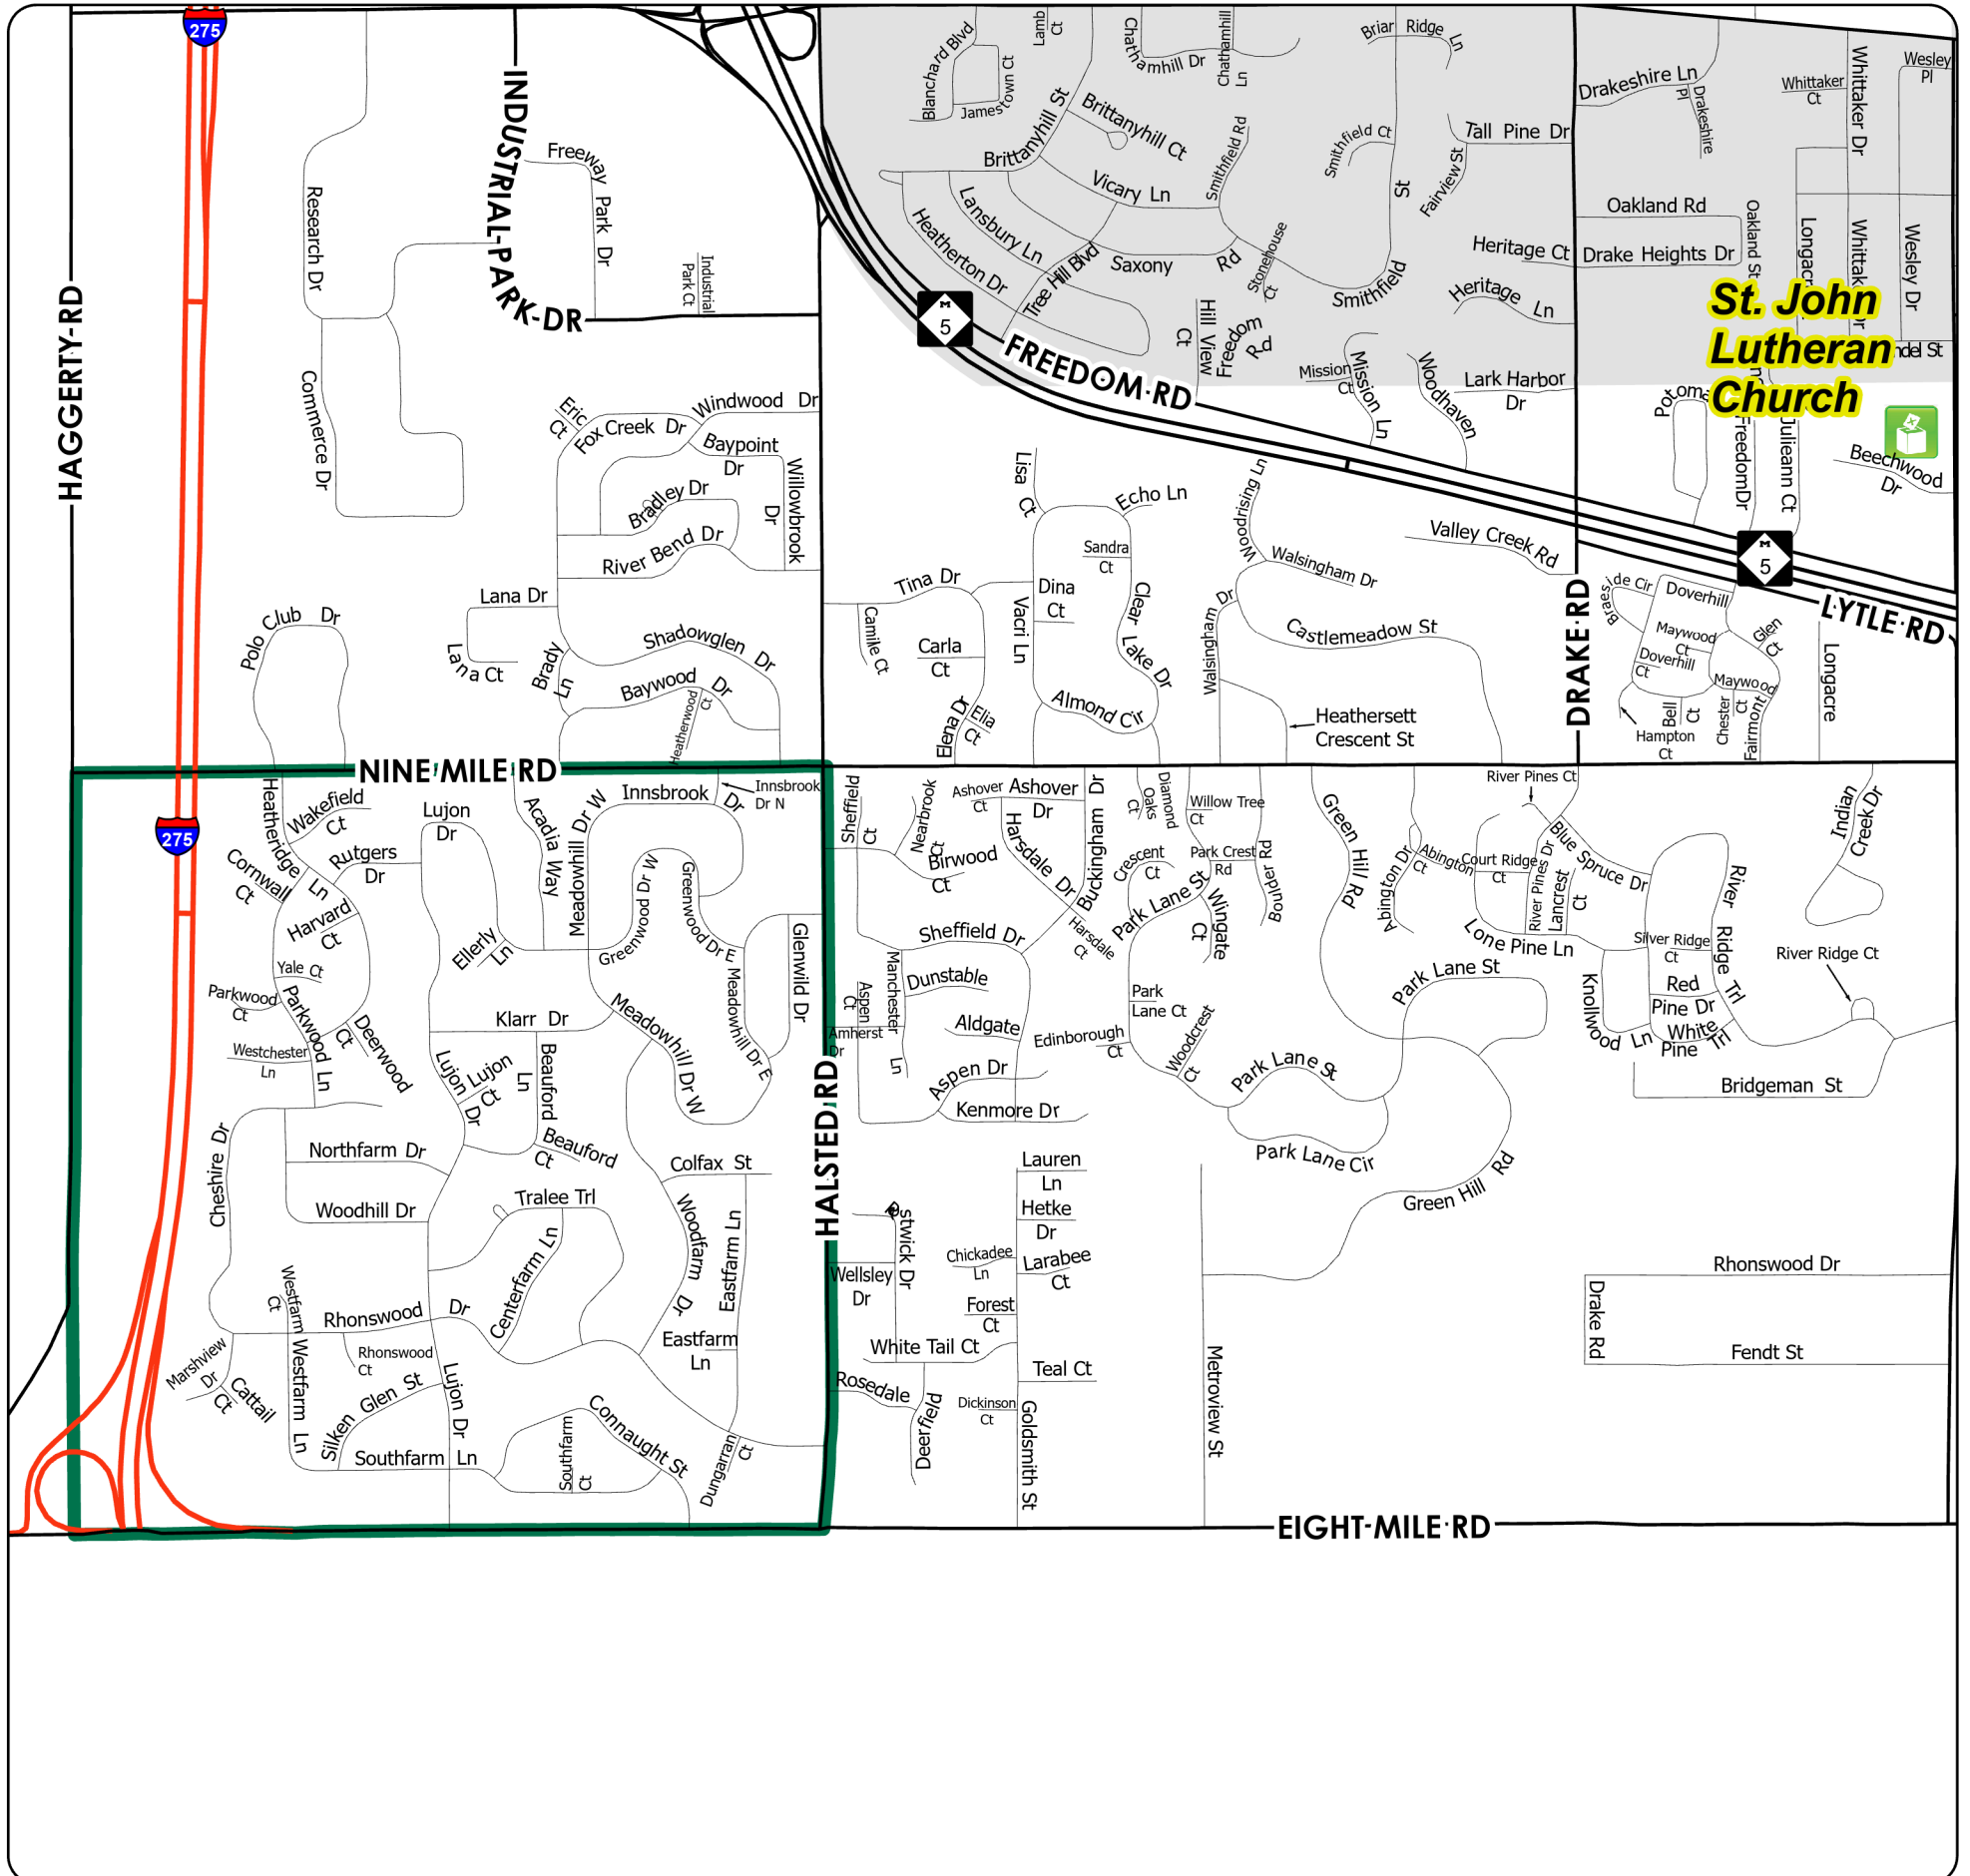

# Voting Precinct 23

## City of Farmington Hills, Michigan

### Map Legend

-  Voting Location
-  Voting Precinct Boundary

### Precinct Streets

W 8 MILE RD (Portion)	HARVARD CT	WESTCHESTER LN
W 9 MILE RD (Portion)	HEATHERIDGE LN	WESTFARM LN
ACADIA WAY	N INNSBROOK DR	WESTFARM CT
BEAUFORD LN	KLARR DR	WOODFARM DR
BEAUFORD CT	LUJON CT	WOODHILL DR
CATTAIL CT	LUJON DR	YALE CT
CENTERFARM LN	MARSHVIEW DR	
CHESHIRE DR	W MEADOWHILL DR	
COLFAX DR	E MEADOWHILL DR	
CONNAUGHT DR	NORTHFARM DR	
CORNWALL CT	PARKWOOD CT	
DEERWOOD CT	PARKWOOD LN	
DUNGARRAN CT	RHONSWOOD DR	
EASTFARM LN	RHONSWOOD CT	
ELLERLY LN	RUTGERS DR	
GLENWILD DR	SILKEN GLEN DR	
E GREENWOOD DR	SOUTHFARM LN	
W GREENWOOD DR	SOUTHFARM CT	
HAGGERTY RD (Portion)	TRALEE TRL	
HALSTED RD (Portion)	WAKEFIELD CT	