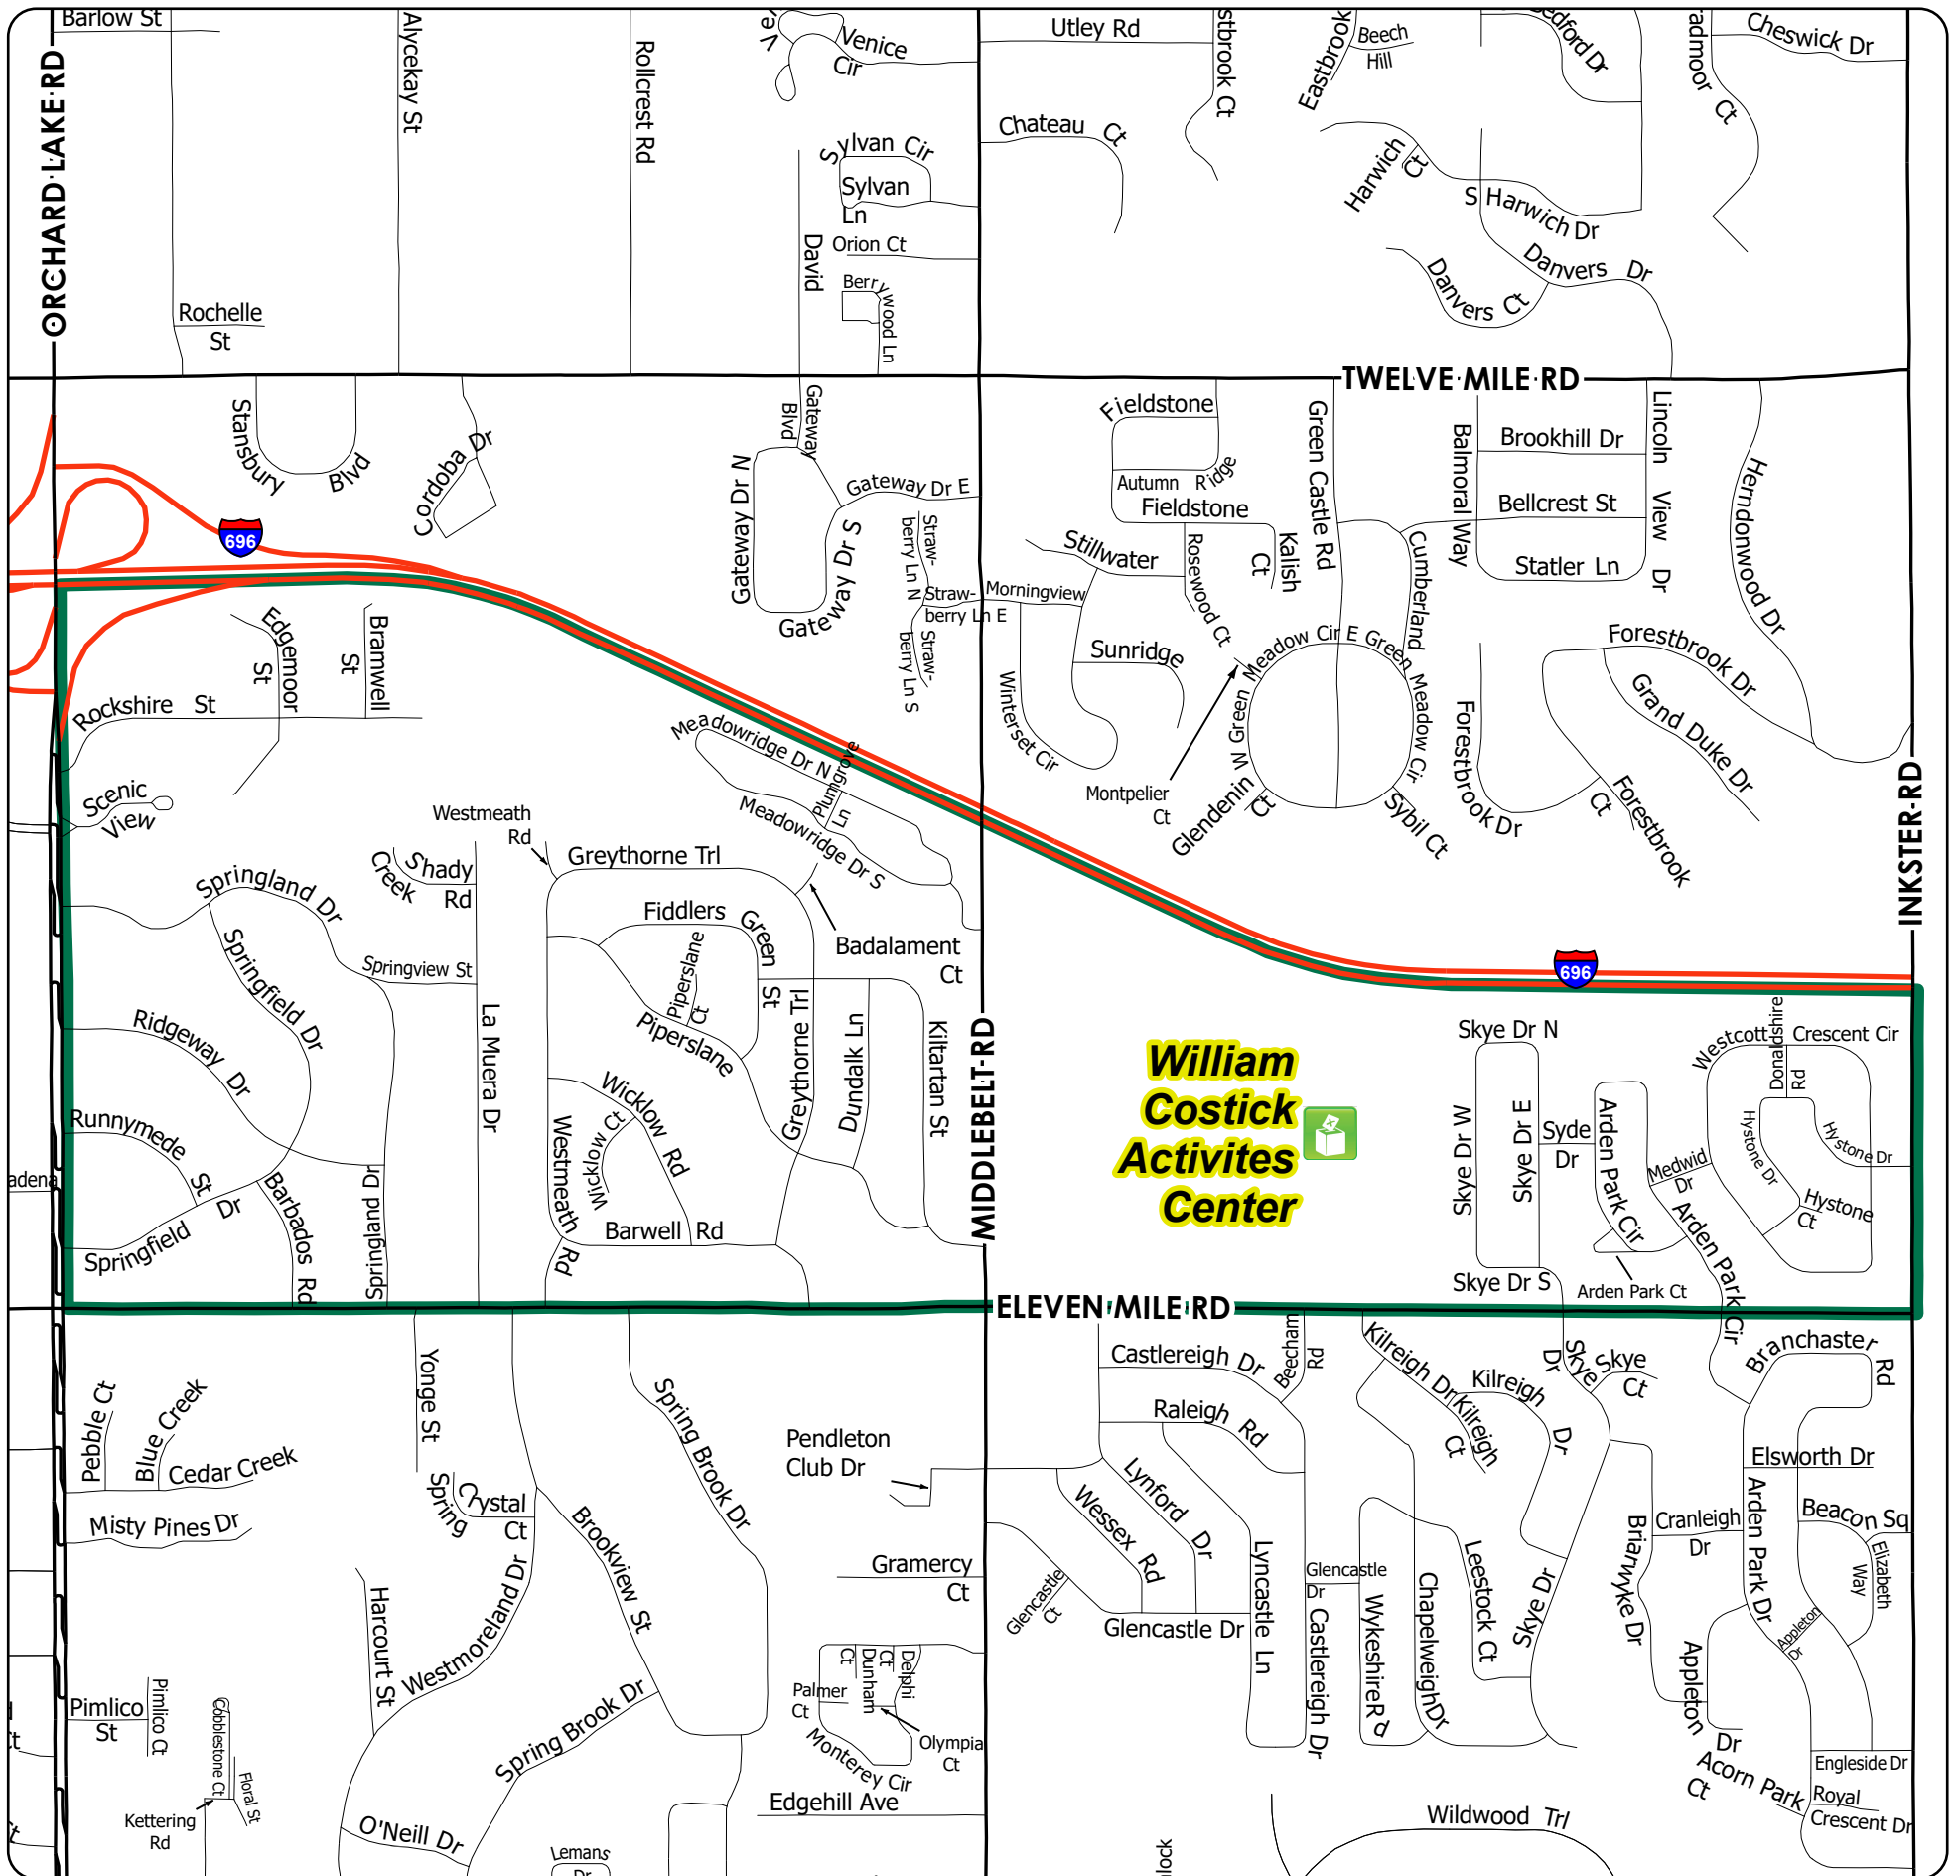

Voting Precinct 13

City of Farmington Hills, Michigan

Map Legend

-  Voting Location
-  Voting Precinct Boundary

Precinct Streets

W 11 MILE RD (Portion)	ORCHARD LAKE RD (Portion)
ARDEN PARK CIR	PIPERS LN
ARDEN PARK CT	PLUMGROVE LN
BADALAMENT CT	RIDGEWAY DR
BARBADOS RD	ROCKSHIRE AVE
BARWELL RD	RUNNYMEDE ST
BRAMWELL ST	SCENIC VIEW CIR
DUNDALK ST	SHADY CRK RD
EDGEMOOR ST	W SKYE DR
FEILDSTONE	N SKYE DR
FIDDLERS GRN	E SKYE DR
GREYTHORNE TRL	S SKYE DR
HYSTONE DR	SPRINGFIELD DR
HYSTONE CT	SPRINGLAND ST
INKSTER RD	SPRINGVIEW ST
KILTARTAN ST	WESTCOTT CRESCENT CIR
LA MUERA ST	WESTMEATH
MEADOW RDG N	WICKLOW CT
MEADOW RDG S	WICKLOW RD
MIDDLEBELT RD (Portion)	

SOURCES: City of Farmington Hills GIS, 2022
City Clerk's Office, 2022
Oakland County GIS, 2022

DISCLAIMER: Although the information provided by this map is believed to be reliable, its accuracy is not warranted in any way. The City of Farmington Hills assumes no liability for any claims arising from the use of this map.