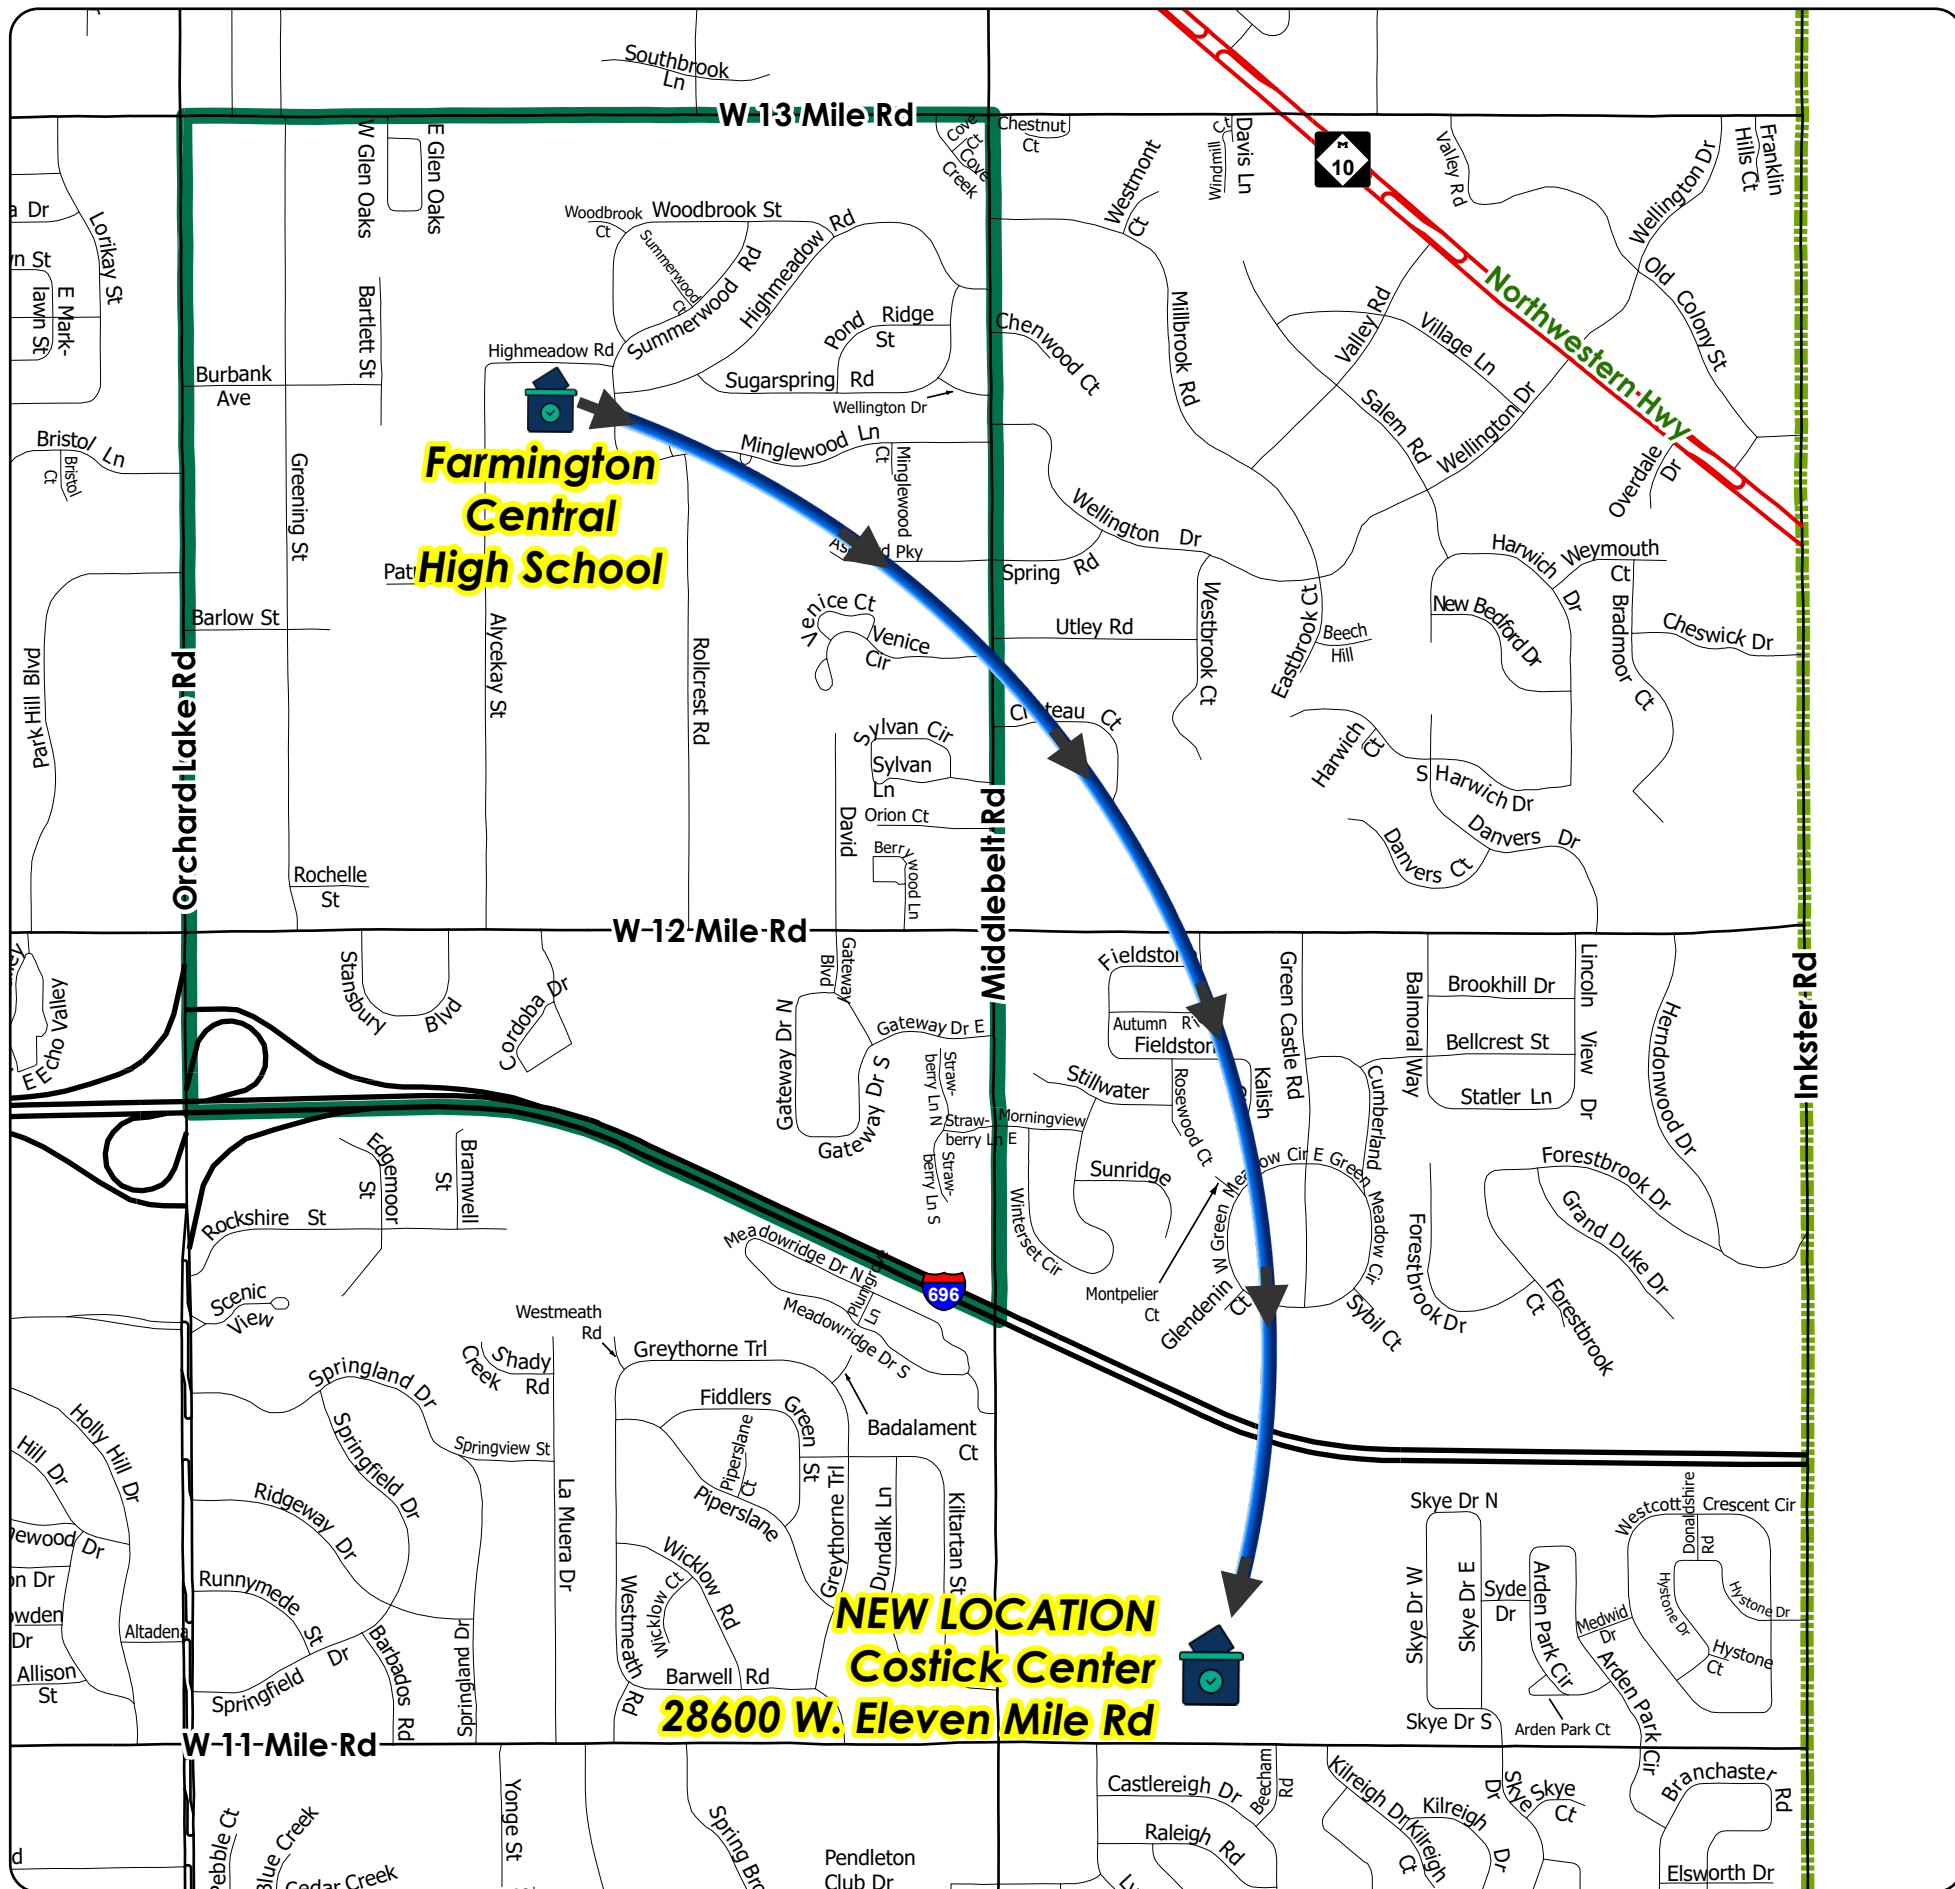

Precinct 11-Temporary Polling Location Change for August 6, 2024 Election Only City of Farmington Hills, Michigan

**Farmington
Central
High School**

**NEW LOCATION
Costick Center
28600 W. Eleven Mile Rd**

Map Legend

-  Voting Location
-  Voting Precinct Boundary

Precinct Streets

W 12 MILE RD (Portion)	HIGHMEADOW RD	WOODBROOK ST
W 13 MILE RD (Portion)	MIDDLEBELT RD (Portion)	
ALYCEKAY ST	MINGLEWOOD CT	
ASHFORD PKWY	MINGLEWOOD LN	
BARLOW ST	ORCHARD LAKE RD (Portion)	
BARTLETT ST	ORION CT	
BERRYWOOD LN	PATRICIA ST	
BURBANK ST	POND RIDGE RD	
CORDOBA	ROCHELLE ST	
COVE CREEK LN	ROLLCREST RD	
COVE CREEK CT	STANSBURY ST	
DAVID ST	STRAWBERRY LN	
GATEWAY DR W	SUGAR SPRING RD	
GATEWAY DR N	SUMMERWOOD RD	
GATEWAY DR S	SUMMERWOOD CT	
GATEWAY DR E	SYLVAN LN	
GATEWAY BLVD	VENICE CT	
GLEN OAKS BLVD W	VENICE CIR	
GLEN OAKS BLVD E	WELLINGTON ST	
GREENING ST	WOODBROOK CT	

SOURCES: City of Farmington Hills GIS, 2024
City Clerk's Office, 2024
Oakland County GIS, 2024

DISCLAIMER: Although the information provided by this map is believed to be reliable, its accuracy is not warranted in any way. The City of Farmington Hills assumes no liability for any claims arising from the use of this map.