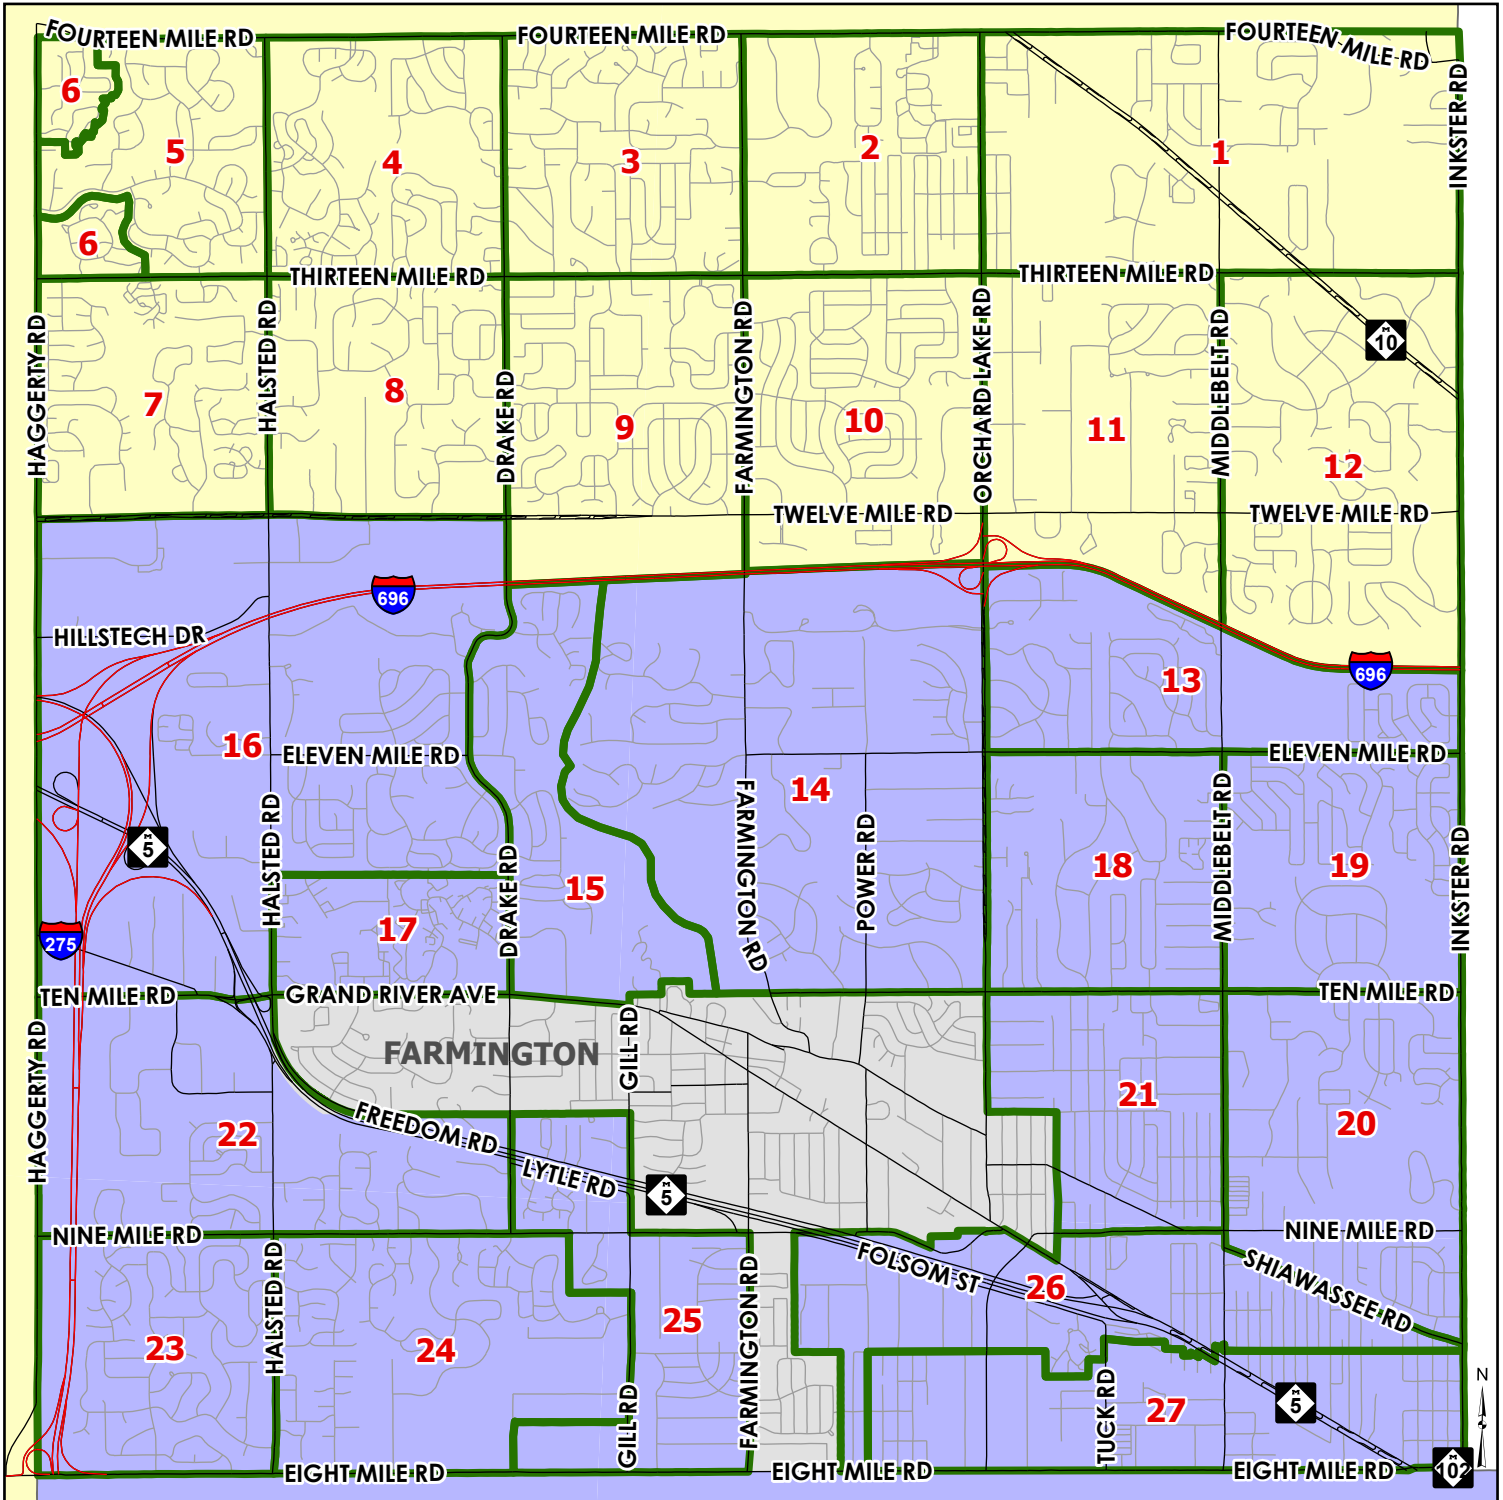

State Senate Districts

City of Farmington Hills, Michigan

LEGEND
 Voting Precinct

Senate District
 13
 6

SOURCE: City of Farmington Hills GIS, 2022
 Oakland County, 2021-2022

Precinct Number and Location

1 Warner Middle School.....	30303 Fourteen Mile Road
2 Orchard United Methodist Church.....	30450 Farmington Road
3 Forest Elementary School.....	34545 Old Timber Road
4 Faith Covenant Church.....	35415 Fourteen Mile Road
5 Grace Chapel Church.....	27996 Halsted Road
6 Grace Chapel Church.....	27996 Halsted Road
7 Hope Lutheran Church.....	39200 Twelve Mile Road
8 N. Congregational Church.....	36520 Twelve Mile Road
9 Farmington STEAM Academy.....	32800 Twelve Mile Road
10 Kenbrook Elementary School.....	32130 Bonnet Hill Road
11 Farmington Central High School.....	30175 Highmeadow Road
12 Woodcreek Elementary School.....	28400 Harwich Drive
13 Farmington Hills Activity Center.....	28600 Eleven Mile Road
14 First Presbyterian Church.....	26165 Farmington Road

Precinct Number and Location

15 St. Toma Syriac Catholic Church.....	25600 Drake Road
16 Hillside Elementary School.....	36801 Eleven Mile Road
17 St. Toma Syriac Catholic Church.....	25600 Drake Road
18 East Middle School.....	25000 Middlebelt Road
19 East Middle School.....	25000 Middlebelt Road
20 Salvation Army Community Center.....	27500 Shiawassee Road
21 Lanigan Elementary School.....	23800 Tuck Road
22 St. John Lutheran Church.....	23225 Gill Road
23 St. John Lutheran Church.....	23225 Gill Road
24 Power Middle School.....	34740 Rhonswood Drive
25 Gill Elementary School.....	21195 Gill Road
26 Tawheed Center.....	29707 Ten Mile Road
27 Greater Seth Temple.....	28125 Grand River Rd

DISCLAIMER: Although the information provided by this map is believed to be reliable, its accuracy is not warranted in any way. The City of Farmington Hills assumes no liability for any claims arising from the use of this map.