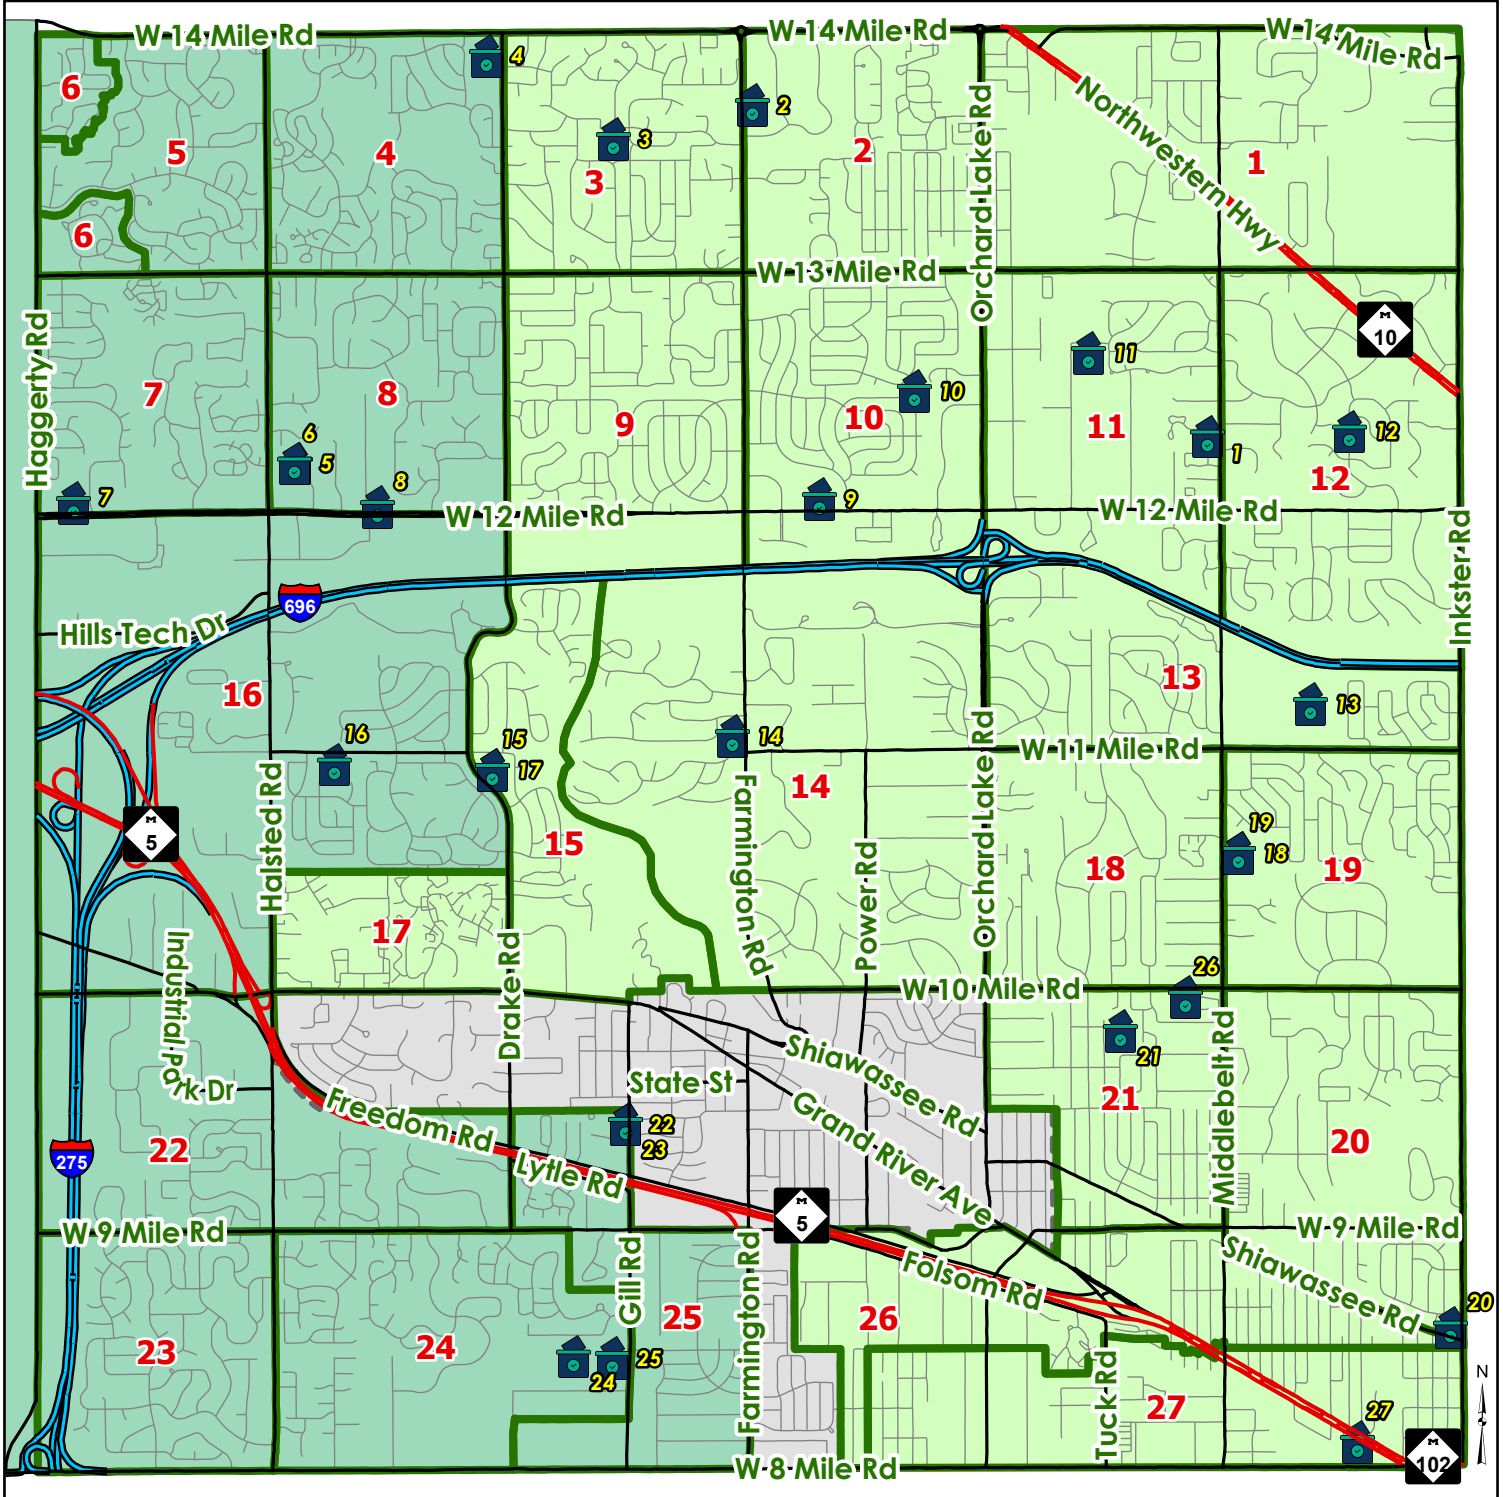

Voting Precincts

City of Farmington Hills, Michigan

LEGEND

Voting Location & Precinct Number

Voting Precinct

County Commissioner District

15 (Pcts 4-8, 16, 22-25)

16 (Pcts 1-3, 9-15, 17-21, 26-27)

SOURCE: City of Farmington Hills GIS, 2024
Oakland County, 2024

Precinct Number and Location

1	Woodside Bible Church.....	28301 Middlebell Road
2	Orchard United Methodist Church.....	30450 Farmington Road
3	Forest Elementary School.....	34545 Old Timber Road
4	Faith Covenant Church.....	35415 Fourteen Mile Road
5	Ward Church Farmington Hills.....	27996 Halsied Road
6	Ward Church Farmington Hills.....	27996 Halsied Road
7	Hope Lutheran Church.....	39200 Twelve Mile Road
8	N. Congregational Church.....	36520 Twelve Mile Road
9	Farmington STEAM Academy.....	32800 Twelve Mile Road
10	Kenbrook Elementary School.....	32130 Bonnet Hill Road
11	Farmington Central High School.....	30175 Highmeadow Road
12	Woodcreek Elementary School.....	28400 Harwich Drive
13	William Costick Activities Center.....	28600 Eleven Mile Road
14	First Presbyterian Church.....	26165 Farmington Road

Precinct Number and Location

15	St. Toma Syriac Catholic Church.....	25600 Drake Road
16	Hillside Elementary School.....	36801 Eleven Mile Road
17	St. Toma Syriac Catholic Church.....	25600 Drake Road
18	East Middle School.....	25000 Middlebell Road
19	East Middle School.....	25000 Middlebell Road
20	Salvation Army Community Center.....	27500 Shiawassee Road
21	Lanigan Elementary School.....	23800 Tuck Road
22	St. John Lutheran Church.....	23225 Gill Road
23	St. John Lutheran Church.....	23225 Gill Road
24	Power Middle School.....	34740 Rhonwood Drive
25	Gill Elementary School.....	21195 Gill Road
26	Towheed Center.....	29707 Ten Mile Road
27	Greater Seth Temple.....	28125 Grand River Rd